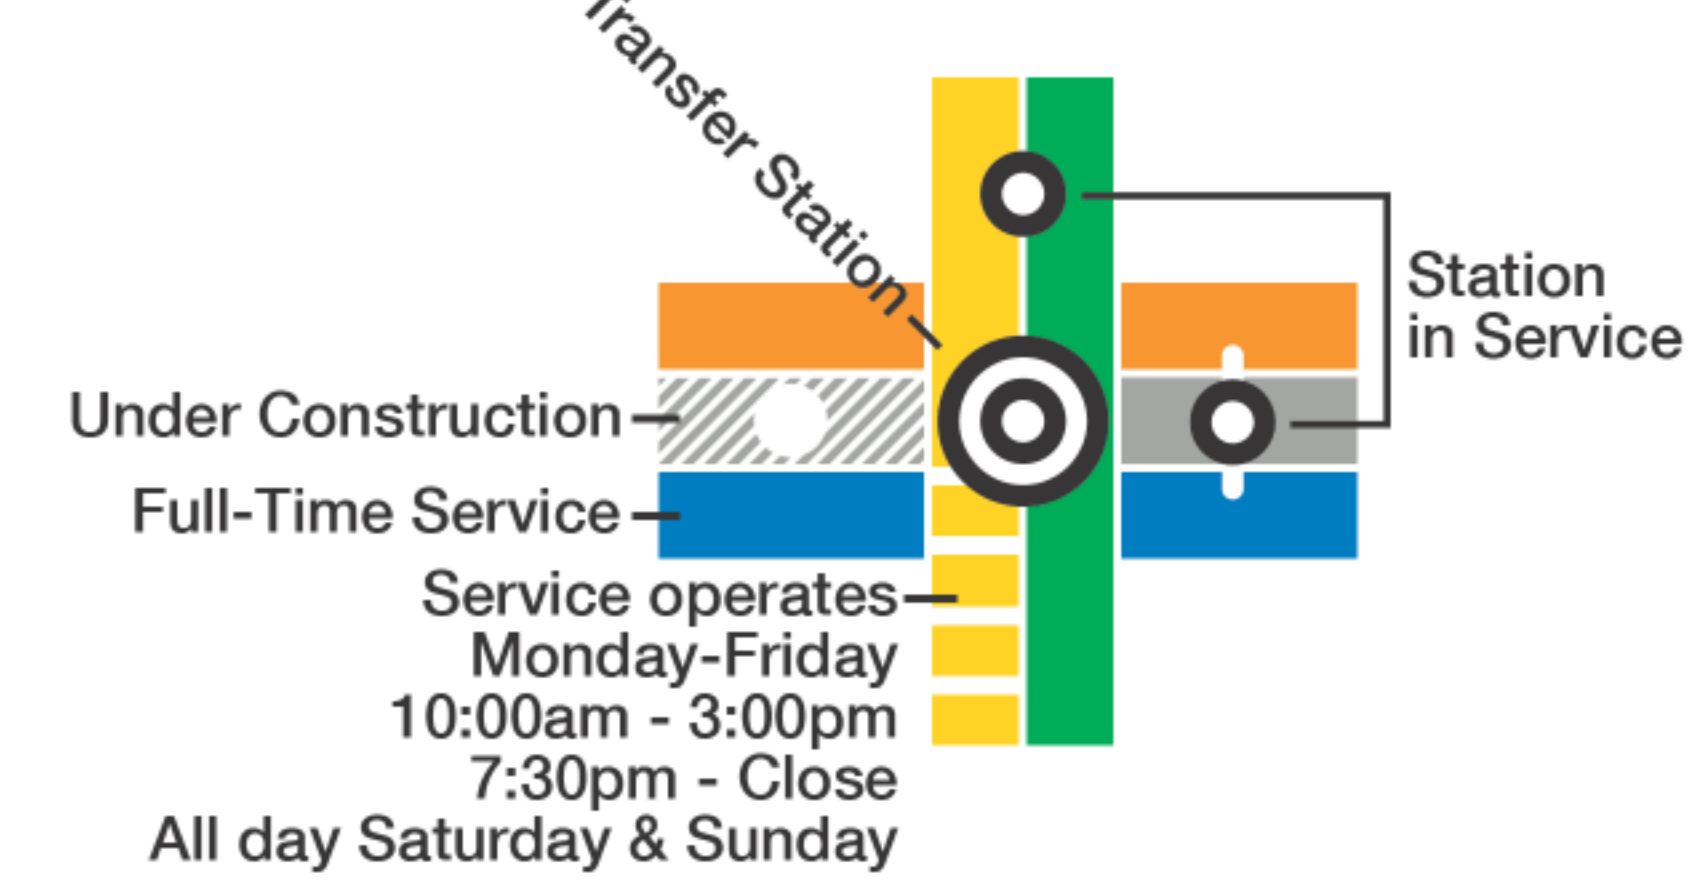

M metro System Map

wmata.com
Customer Information Service: 202-637-7000
TTY Phone: 202-962-2033
Metro Transit Police: 202-962-2121

Legend

- **RD** Red Line • Glenmont / Shady Grove
- **OR** Orange Line • New Carrollton / Vienna
- **BL** Blue Line • Franconia-Springfield / Largo Town Center
- **GR** Green Line • Branch Ave / Greenbelt
- **YL** Yellow Line • Huntington / Mt Vernon Sq / Fort Totten
- **SV** Silver Line • Wiehle-Reston East / Largo Town Center

Station Features

- Bus to Airport
- Parking
- Hospital
- Airport

Connecting Rail Systems

Metro is accessible.

Map is not to scale

No Smoking

No Eating or Drinking

No Animals (except service animals)

No Audio (without earphones)

No Littering or Spitting

No Dangerous or Flammable Items